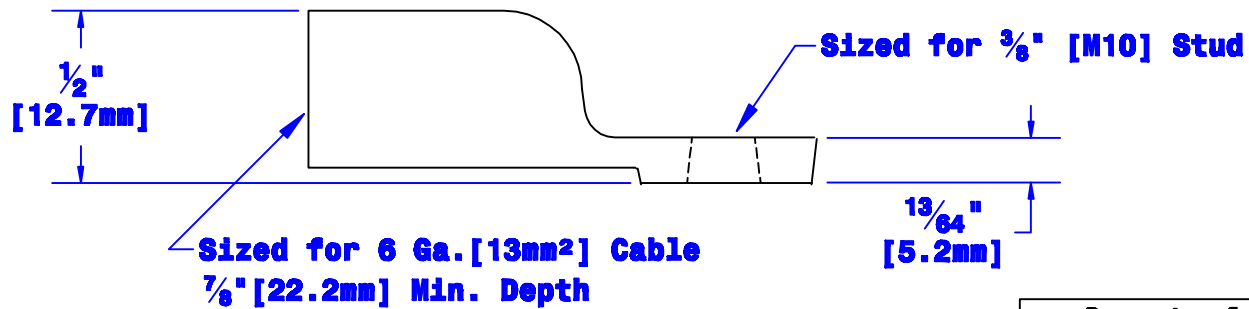

Quick Cable Reserves The Right to Alter Product Types, Their Technical Data, Dimensions, Style And Accessories Without Prior Notification.

Property of QUICKCABLE® 3700 Quick Drive Franksville, WI 53126 U.S.A. www.quickcable.com	TITLE Die Cast Lug 6 Ga. for 3/8" Stud [13mm ²] [M10]
	PART # 4806F

Confidential and Proprietary Information

Material & Treatment High Conductivity Copper Alloy Tin Plated	Drawing # 4806F-Info Sheet 1 of 1	REV B
--	--	------------------------

					Drawn By MEF	Date 12-09-02	Checked By Mike E	Scale None
					Tolerances, unless otherwise noted Dimensions are reference only			
Rev B	Date 01-24-12	ECH# 2450	By JMH	Description Redrawn; printing info updated				