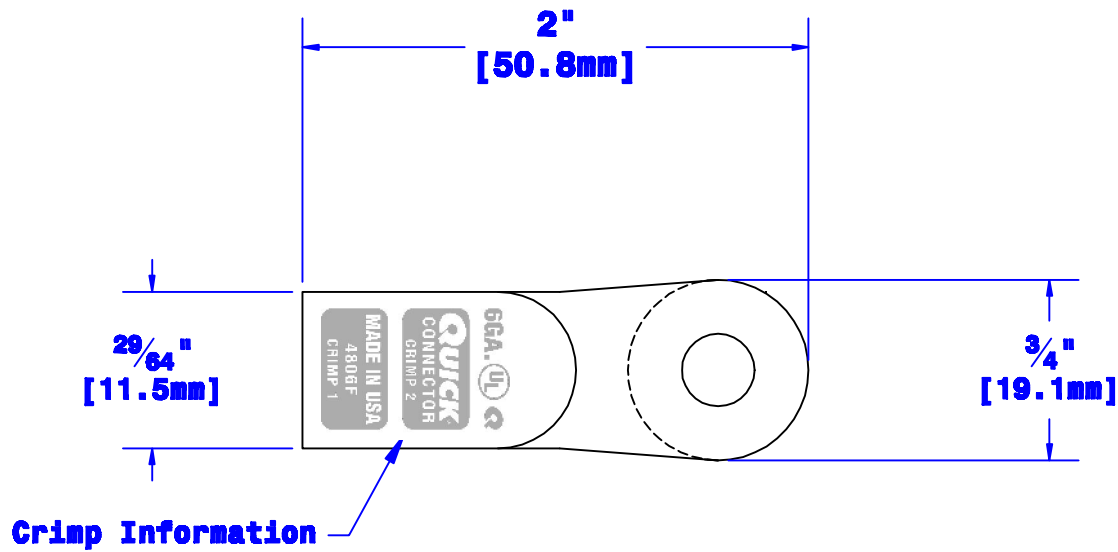

Quick Cable Reserves The Right to Alter Product Types, Their Technical Data, Dimensions, Style And Accessories Without Prior Notification.

Property of QUICKCABLE® 3700 Quick Drive Franksville, WI 53126 U.S.A. www.quickcable.com	TITLE Die Cast Lug 6 Ga. for 3/8" Stud [13mm ²] [M10]
	PART # 4806F

Confidential and Proprietary Information

Material & Treatment High Conductivity Copper Alloy Tin Plated	Drawing # 4806F-Info Sheet 1 of 1	REV B
--	--	------------------------

					Drawn By MEF	Date 12-09-02	Checked By Mike E	Scale None
					Tolerances, unless otherwise noted Dimensions are reference only			
Rev B	Date 01-24-12	ECH# 2450	By JMH	Description Redrawn; printing info updated				