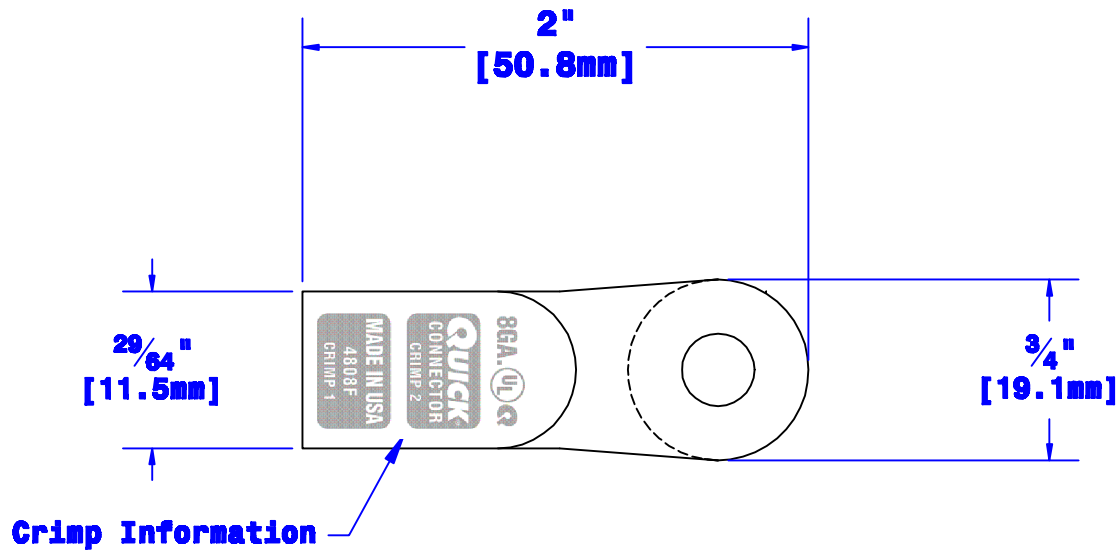

Quick Cable Reserves The Right to Alter Product Types, Their Technical Data, Dimensions, Style And Accessories Without Prior Notification.

<b>Property of</b> <b>QUICKCABLE®</b> 3700 Quick Drive Franksville, WI 53126 U.S.A. www.quickcable.com	<b>TITLE</b> Die Cast Lug 8 Ga. for 3/8" Stud [8mm <sup>2</sup> ] [M10]
	<b>PART #</b> 4808F

**Confidential and Proprietary Information**

					<b>Drawn By</b> <b>MEF</b>	<b>Date</b> <b>12-09-02</b>	<b>Checked By</b> <b>Mike E None</b>	<b>Scale</b> <b>None</b>	<b>Material &amp; Treatment</b> High Conductivity Copper Alloy Tin Plated	<b>Drawing #</b> <b>4808F-Info</b>	<b>REV</b> <b>B</b>
<b>B</b>	<b>01-24-12</b>	<b>2450</b>	<b>JMH</b>	<b>Redrawn; printing info updated</b>	<b>Tolerances, unless otherwise noted</b> <b>Dimensions are reference only</b>				Sheet <b>1</b> of <b>1</b>		
<b>Rev</b>	<b>Date</b>	<b>ECN#</b>	<b>By</b>	<b>Description</b>							