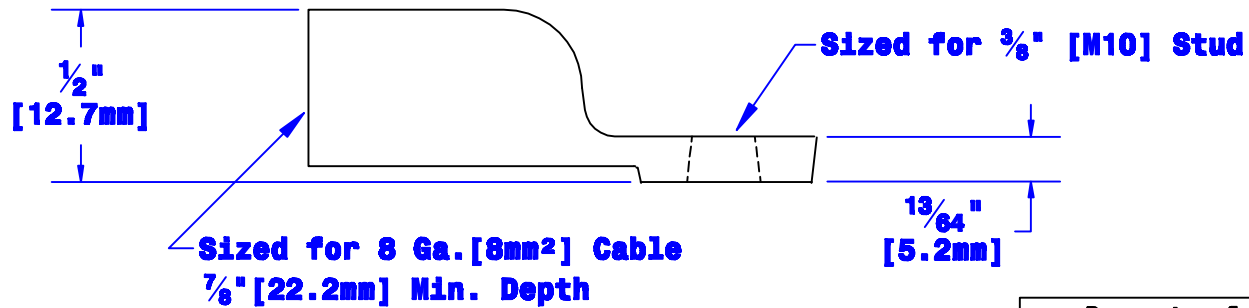

Quick Cable Reserves The Right to Alter Product Types, Their Technical Data, Dimensions, Style And Accessories Without Prior Notification.

<b>Property of</b> <b>QUICKCABLE®</b> 3700 Quick Drive Franksville, WI 53126 U.S.A. www.quickcable.com	<b>TITLE</b> Die Cast Lug 8 Ga. for 3/8" Stud [8mm <sup>2</sup> ] [M10]
	<b>PART #</b> 4808F

**Confidential and Proprietary Information**

					<b>Drawn By</b> <b>MEF</b>	<b>Date</b> <b>12-09-02</b>	<b>Checked By</b> <b>Mike E None</b>	<b>Scale</b> <b>None</b>	<b>Material &amp; Treatment</b> High Conductivity Copper Alloy Tin Plated	<b>Drawing #</b> <b>4808F-Info</b>	<b>REV</b> <b>B</b>
<b>B</b>	<b>01-24-12</b>	<b>2450</b>	<b>JMH</b>	<b>Redrawn; printing info updated</b>	<b>Tolerances, unless otherwise noted</b> <b>Dimensions are reference only</b>				Sheet <b>1</b> of <b>1</b>		
<b>Rev</b>	<b>Date</b>	<b>ECN#</b>	<b>By</b>	<b>Description</b>							