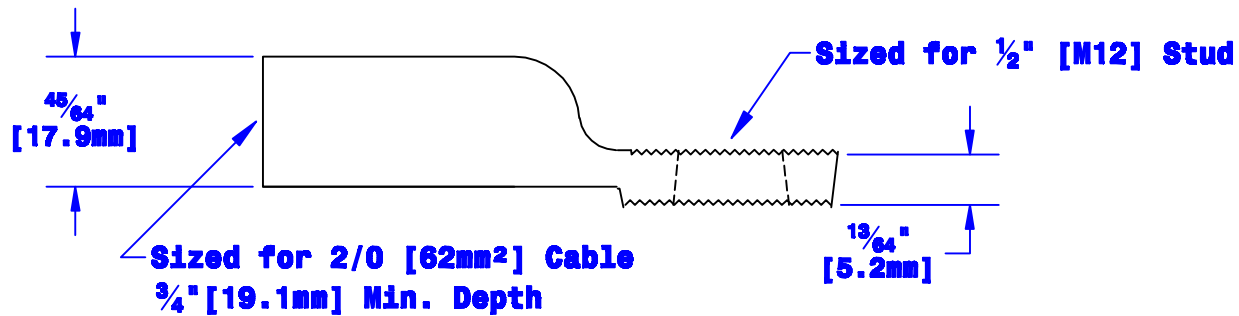

Quick Cable Reserves The Right to Alter Product Types, Their Technical Data, Dimensions, Style And Accessories Without Prior Notification.

Property of QUICKCABLE 3700 Quick Drive Franksville, WI 53126 U.S.A. www.quickcable.com		TITLE Die Cast Lug 2/0 for 1/2" Stud [62mm ²] [M12]
PART # 4920H		REV C
Confidential and Proprietary Information		
Material & Treatment High Conductivity Copper Alloy Tin Plated	Drawing # 4920H-Info	Sheet 1 of 1

Drawn By Jim H	Date 12-28-06	Checked By Mike E	Scale None
Tolerances, unless otherwise noted Dimensions are reference only			
C	01-24-12	2450	JMH
Rev	Date	ECH#	By
			Description
			Redrawn; printing info updated