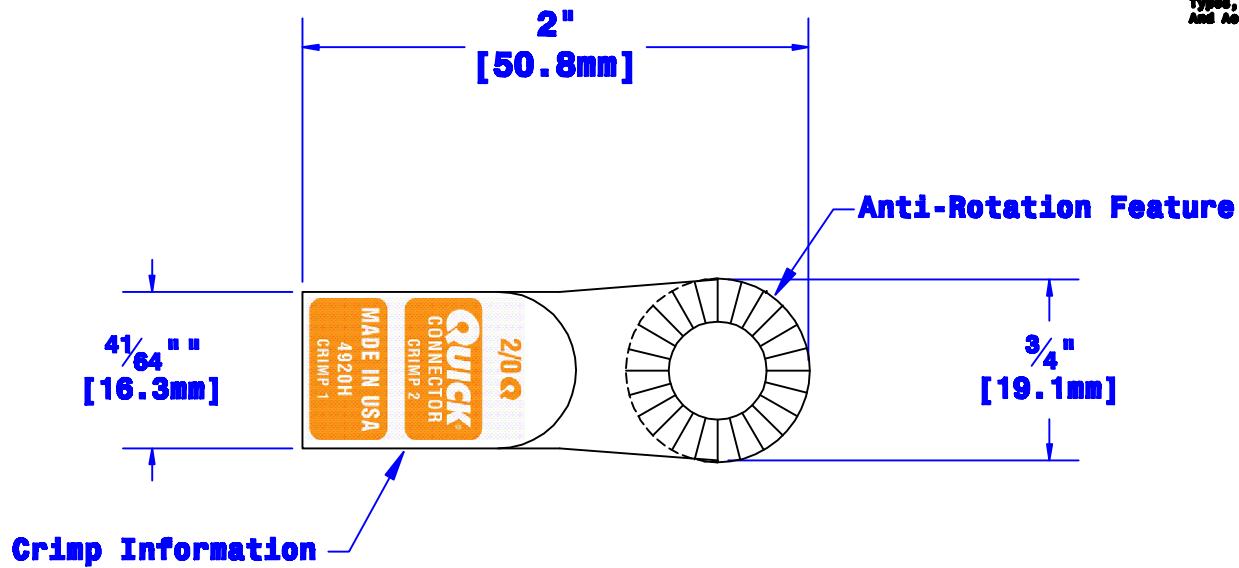

Quick Cable Reserves The Right to Alter Product Types, Their Technical Data, Dimensions, Style And Accessories Without Prior Notification.

Property of QUICKCABLE 3700 Quick Drive Franksville, WI 53126 U.S.A. www.quickcable.com		TITLE Die Cast Lug 2/0 for 1/2" Stud [62mm ²] [M12]
PART # 4920H		REV C
Confidential and Proprietary Information		
Material & Treatment High Conductivity Copper Alloy Tin Plated	Drawing # 4920H-Info	Sheet 1 of 1

Drawn By Jim H	Date 12-28-06	Checked By Mike E	Scale None
Tolerances, unless otherwise noted Dimensions are reference only			
C	01-24-12	2450	JMH
Rev	Date	ECH#	By
			Description
			Redrawn; printing info updated