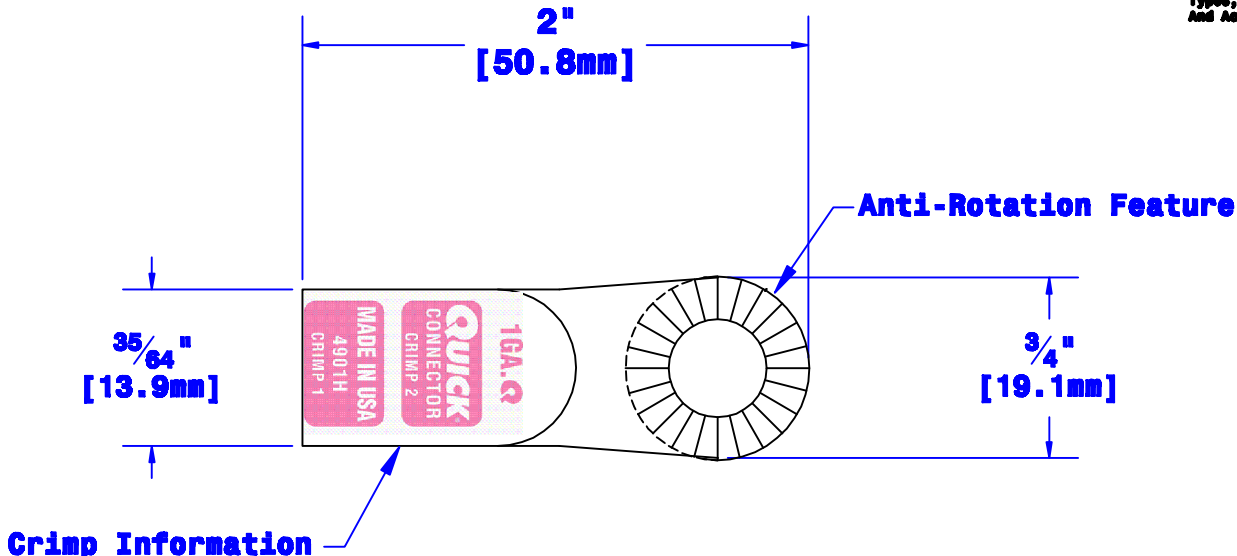

Quick Cable Reserves The Right to Alter Product Types, Their Technical Data, Dimensions, Style And Accessories Without Prior Notification.

Property of QUICKCABLE 3700 Quick Drive Franksville, WI 53126 U.S.A. www.quickcable.com	TITLE Die Cast Lug 1 Ga. for 1/2" Stud [40mm ²] [M12]
	PART # 4901H

Confidential and Proprietary Information

Material & Treatment High Conductivity Copper Alloy Tin Plated	Drawing # 4901H-Info Sheet 1 of 1	REV C
--	--	------------------------

					Drawn By Jim H	Date 12-28-06	Checked By Mike E	Scale None
Rev	Date	ECH#	By	Description	Tolerances, unless otherwise noted Dimensions are reference only			
C	01-24-12	2459	JMH	Redrawn; printing info updated				