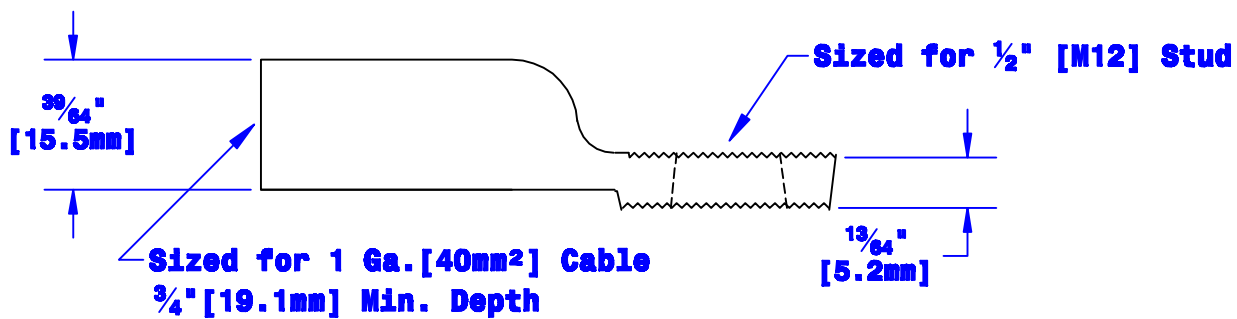

Quick Cable Reserves The Right to Alter Product Types, Their Technical Data, Dimensions, Style And Accessories Without Prior Notification.

Property of QUICKCABLE 3700 Quick Drive Franksville, WI 53126 U.S.A. www.quickcable.com	TITLE Die Cast Lug 1 Ga. for 1/2" Stud [40mm ²] [M12]
	PART # 4901H

Confidential and Proprietary Information

Material & Treatment High Conductivity Copper Alloy Tin Plated	Drawing # 4901H-Info Sheet 1 of 1	REV C
--	--	------------------------

					Drawn By Jim H	Date 12-28-06	Checked By Mike E	Scale None
Rev	Date	ECH#	By	Description	Tolerances, unless otherwise noted Dimensions are reference only			
C	01-24-12	2459	JMH	Redrawn; printing info updated				