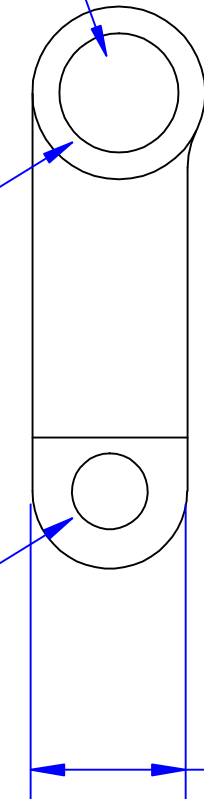

**I.D. sized for
4/0 ga [103mm²]
stranded cable
7/8" [22.2mm]
max depth**

**Prefilled With
Rosin & Solder**

**Hole sized for
5/16" [M8] bolt**

**23/32"
[18.3mm]
Ref**

**2-1/2"
[63.5mm]
Ref**

**2-1/4"
[57.1mm]
Ref**

**Cable Size
Stamp**

4/0

**Sized For
Neg. Post**

N

**Polarity
Stamp**

**To Include:
5/16-18 Bolt
P/N 6700T
5/16-18 Nut
P/N 6701T**

Property of QUICK CABLE 3700 Quick Drive Franksville, WI 53126 U.S.A. www.quickcable.com		TITLE Die Cast 4/0 Ga. Flag [103mm²]	
		PART # 436340N	
Confidential and Proprietary Information			
Material & Treatment High Conductivity Copper Alloy Matte Tin Plate		Drawing # 436340N-Info	REV Sheet 1 of 1

Rev	Date	ECN#	By	Description

Drawn By Jim H	Date 8-08-07	Checked By Mike E	Scale None
Tolerances, unless otherwise noted Dimensions are reference only			