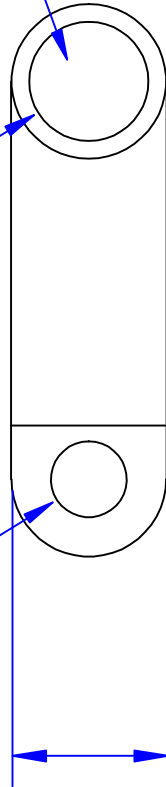

I.D. sized for
2/0 ga [62mm²]
stranded cable

Prefilled With
Rosin & Solder

Hole sized for
5/16" [M8] bolt

4 1/64 "
[16.3mm]
Ref

2-1/2 "
[63.5mm]
Ref

2-5/64 "
[52.8mm]
Ref

Sized For
Pos. Post

Cable Size
Stamp

2/0

P

Polarity
Stamp

To Include:
5/16-18 Bolt
P/N 6700T
5/16-18 Nut
P/N 6701T

Property of QUICK CABLE 3700 Quick Drive Frankeville, WI 53126 U.S.A. www.quickcable.com	TITLE Die Cast 2/0 Ga. Flag [62mm²]	
	PART # 436320P	
Confidential and Proprietary Information		
Material & Treatment High Conductivity Copper Alloy Matte Tin Plate	Drawing # 436320P-Info	REV
	Sheet 1 of 1	

Rev	Date	ECN#	By	Description

Drawn By Jim H	Date 8-08-07	Checked By Mike E	Scale None
Tolerances, unless otherwise noted Dimensions are reference only			