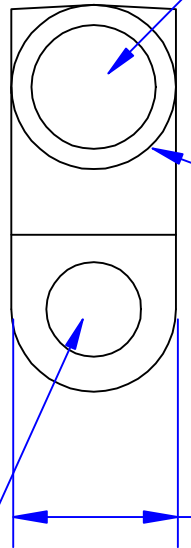

Crimp information

Polarity stamp

Cable size stamp

Bolt hole sized for 5/16" [M8] bolt

I.D. sized for 1 Ga [40mm<sup>2</sup>] stranded cable, 7/8" [22.2mm] min depth

Property of <b>QUICK CABLE</b> 3700 Quick Drive Franksville, WI 53126 U.S.A. www.quickcable.com	TITLE <b>DieCast 1 Ga. [40mm<sup>2</sup>]          Fusion Left Elbow</b>
	PART # <b>426301N</b>

<b>Confidential and Proprietary Information</b>	
Material & Treatment High Conductivity Copper Alloy Matte Tin Plated	Drawing # <b>426301N-INFO</b> Sheet 1 of 1

Rev	Date	ECN#	By	Description
	6-21-06	1205	JMH	New drawing

Drawn By	Date	Checked By	Scale
Jim H	6-21-06	Mike E	None
Tolerances, unless otherwise noted			
Dimensions for reference only			