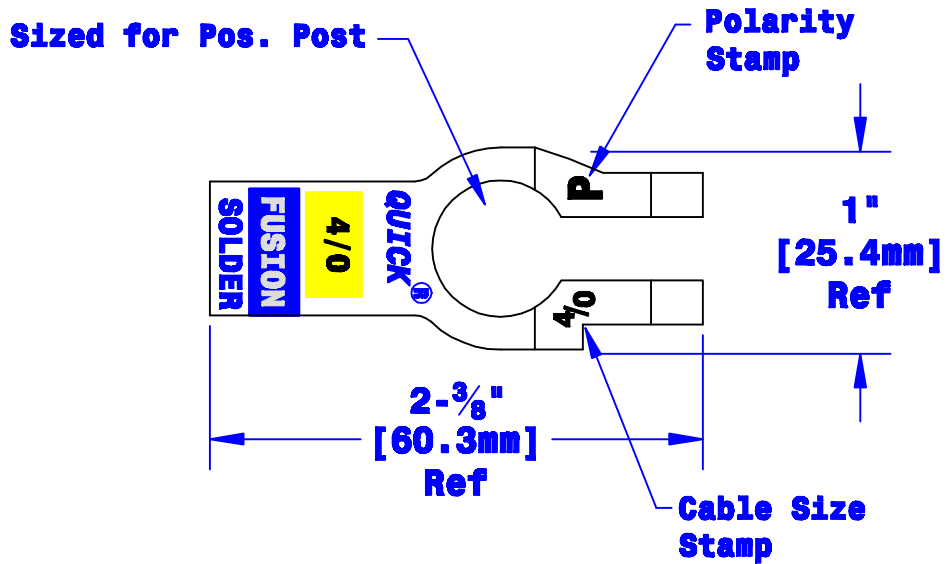

To Include:
 5/16-18 Bolt
 P/N 6700T
 5/16-18 Nut
 P/N 6701T

I.D. Sized For
 4/0 [103mm²]
 Stranded Cable,
 7/8" [22.2mm]
 min Depth

Prefilled With Rosin & Solder

Bolt Hole Sized
 For 5/16" [M8] Bolt

Property of QUICK CABLE 3700 Quick Drive Franksville, WI 53126 U.S.A. www.quickcable.com		TITLE Die Cast 4/0 Ga [103mm ²] PART # 406340P
Confidential and Proprietary Information		
Material & Treatment High Conductivity Copper Alloy Matte Tin Plated		Drawing # 406340P-Info REV Sheet 1 of 1

Rev	Date	ECN#	By	Description	Drawn By Jim H	Date 8-08-07	Checked By Mike E	Scale None
					Tolerances, unless otherwise noted Dimensions for reference only			