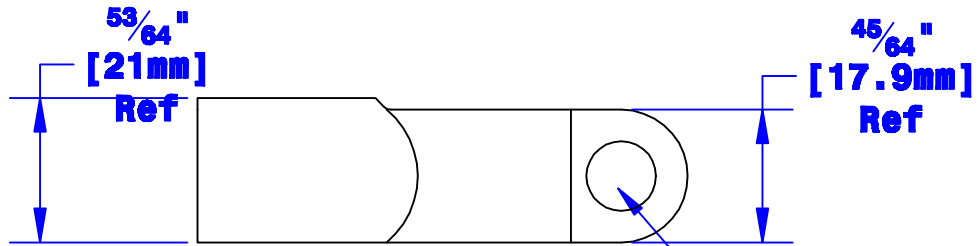

To Include:
 5/16-18 Bolt
 P/N 6700T
 5/16-18 Nut
 P/N 6701T

I.D. Sized For
 4/0 [103mm²]
 Stranded Cable,
 7/8" [22.2mm]
 min Depth

Prefilled With Rosin & Solder

Bolt Hole Sized
 For 5/16" [M8] Bolt

Property of QUICK CABLE 3700 Quick Drive Franksville, WI 53126 U.S.A. www.quickcable.com		TITLE Die Cast 4/0 Ga [103mm ²] PART # 406340P
Confidential and Proprietary Information		
Material & Treatment High Conductivity Copper Alloy Matte Tin Plated		Drawing # 406340P-Info REV Sheet 1 of 1

Rev	Date	ECN#	By	Description	Drawn By Jim H	Date 8-08-07	Checked By Mike E	Scale None
					Tolerances, unless otherwise noted Dimensions for reference only			