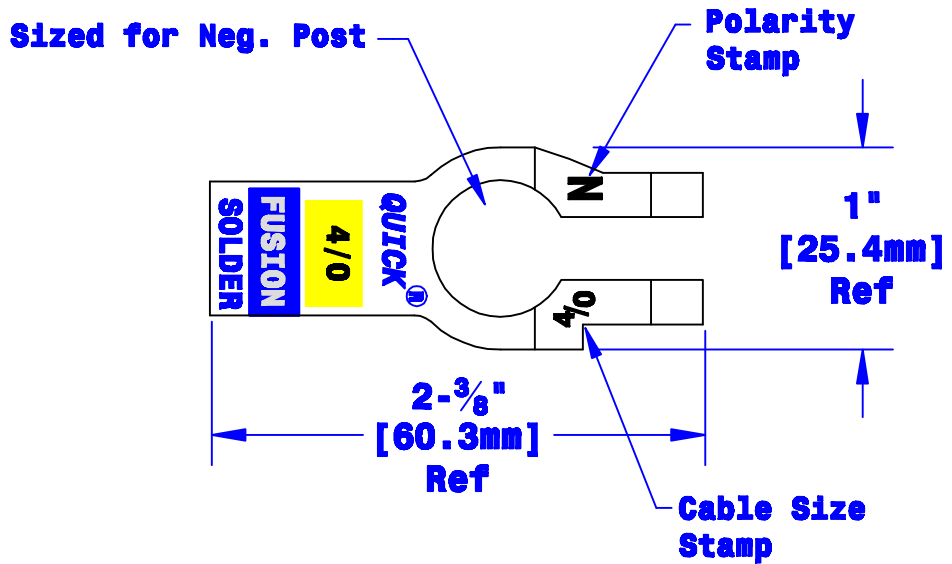

To Include:
5/16-18 Bolt
P/N 6700T
5/16-18 Nut
P/N 6701T

I.D. Sized For
4/0 [103mm²]
Stranded Cable,
7/8" [22.2mm]
min Depth

Prefilled With Rosin & Solder

Bolt Hole Sized For 5/16" [M8] Bolt

Property of QUICK CABLE 3700 Quick Drive Franksville, WI 53126 U.S.A. www.quickcable.com	TITLE Die Cast 4/0 Ga [103mm ²]
	PART # 406340N
Confidential and Proprietary Information	
Material & Treatment High Conductivity Copper Alloy Matte Tin Plated	Drawing # 406340N-Info
	REV Sheet 1 of 1

					Drawn By Jim H	Date 8-08-07	Checked By Mike E	Scale None
					Tolerances, unless otherwise noted Dimensions for reference only			
Rev	Date	ECN#	By	Description				