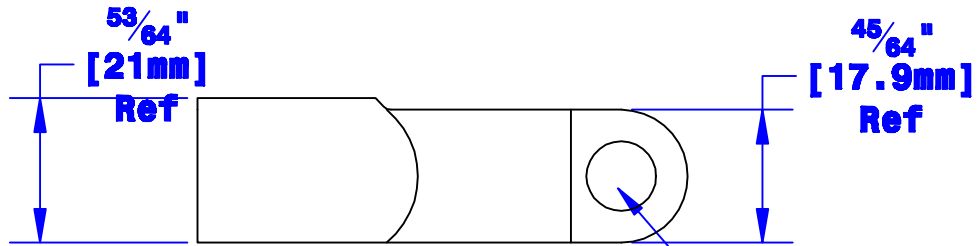

To Include:
5/16-18 Bolt
P/N 6700T
5/16-18 Nut
P/N 6701T

I.D. Sized For
4/0 [103mm²]
Stranded Cable,
7/8" [22.2mm]
min Depth

Prefilled With Rosin & Solder

Bolt Hole Sized For 5/16" [M8] Bolt

Property of QUICK CABLE 3700 Quick Drive Franksville, WI 53126 U.S.A. www.quickcable.com	TITLE Die Cast 4/0 Ga [103mm ²]
	PART # 406340N
Confidential and Proprietary Information	
Material & Treatment High Conductivity Copper Alloy Matte Tin Plated	Drawing # 406340N-Info
	REV Sheet 1 of 1

					Drawn By Jim H	Date 8-08-07	Checked By Mike E	Scale None
					Tolerances, unless otherwise noted Dimensions for reference only			
Rev	Date	ECN#	By	Description				