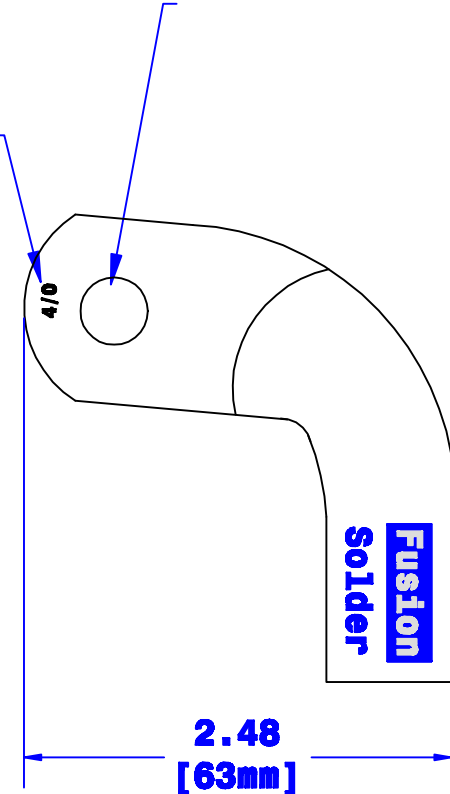

Stamped Gauge Size

Sized for 3/8" [M10] Stud

Prefilled With Rosin & Solder
Sized for 4/0 [103mm²] Cable
Chamfered Lead-in

Property of QUICK CABLE 3700 Quick Drive Franksville, WI 53126 U.S.A. www.quickcable.com	TITLE Fusion Left Elbow 4/0 [103mm²]
	PART # 141220

Confidential and Proprietary Information

Rev	Date	ECN#	By	Description

Drawn By Jim H	Date 10-13-06	Checked By Mike E	Scale None
Tolerances, unless otherwise noted			
Dimensions are reference only			

Material & Treatment Copper Tube Tin Plated	Drawing # 141220-Info	REV
	Sheet 1 of 1	