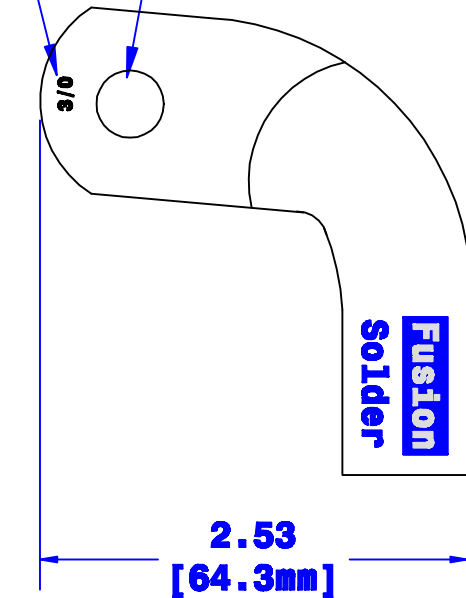

Stamped Gauge Size

Sized for 3/8" [M10] Stud

Prefilled With Rosin & Solder
Sized for 3/0 [81mm²] Cable
Chamfered Lead-in

Property of QUICK CABLE 3700 Quick Drive Franksville, WI 53126 U.S.A. www.quickcable.com	TITLE	Fusion Left Elbow 3/0 [81mm ²]
	PART #	141219
Confidential and Proprietary Information		
Material & Treatment Copper Tube Tin Plated	Drawing #	141219-Info
	REV	Sheet 1 of 1

Rev	Date	ECN#	By	Description

Drawn By	Date	Checked By	Scale
Jim H	10-13-06	Mike E	None
Tolerances, unless otherwise noted			
Dimensions are reference only			