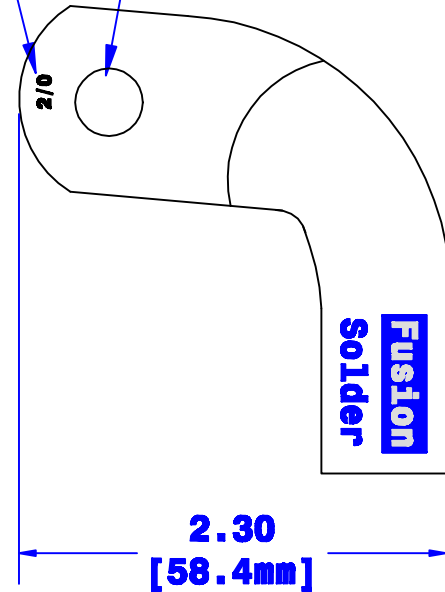

Stamped Gauge Size

Sized for 3/8" [M10] Stud

Prefilled With Rosin & Solder
Sized for 2/0 [62mm²] Cable
Chamfered Lead-in

Property of QUICK CABLE 3700 Quick Drive Franksville, WI 53126 U.S.A. www.quickcable.com	TITLE Fusion Left Elbow 2/0 [62mm ²]
	PART # 141218
Confidential and Proprietary Information	
Material & Treatment Copper Tube Tin Plated	Drawing # 141218-Info
	REV Sheet 1 of 1

Rev	Date	ECN#	By	Description

Drawn By	Date	Checked By	Scale
Jim H	10-13-06	Mike E	None
Tolerances, unless otherwise noted Dimensions are reference only			