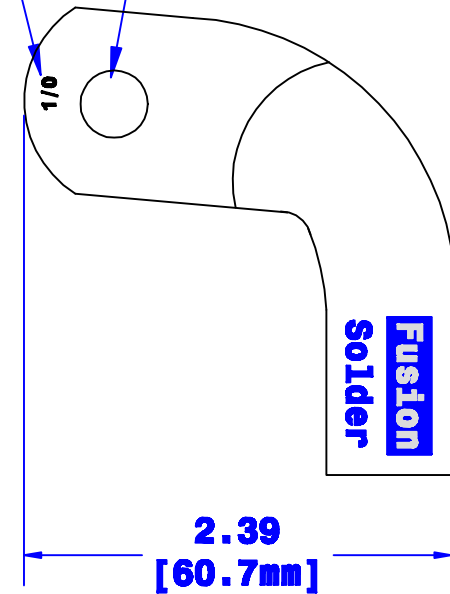

Stamped Gauge Size

Sized for 3/8" [M10] Stud

Prefilled With Rosin & Solder
Sized for 1/0 [50mm²] Cable
Chamfered Lead-in

Property of QUICK CABLE 3700 Quick Drive Franksville, WI 53126 U.S.A. www.quickcable.com	TITLE Fusion Left Elbow 1/0 [50mm ²]
	PART # 141217
Confidential and Proprietary Information	
Material & Treatment Copper Tube Tin Plated	Drawing # 141217-Info Sheet 1 of 1

Rev	Date	ECN#	By	Description

Drawn By	Date	Checked By	Scale
Jim H	10-13-06	Mike E	None
Tolerances, unless otherwise noted			
Dimensions are reference only			